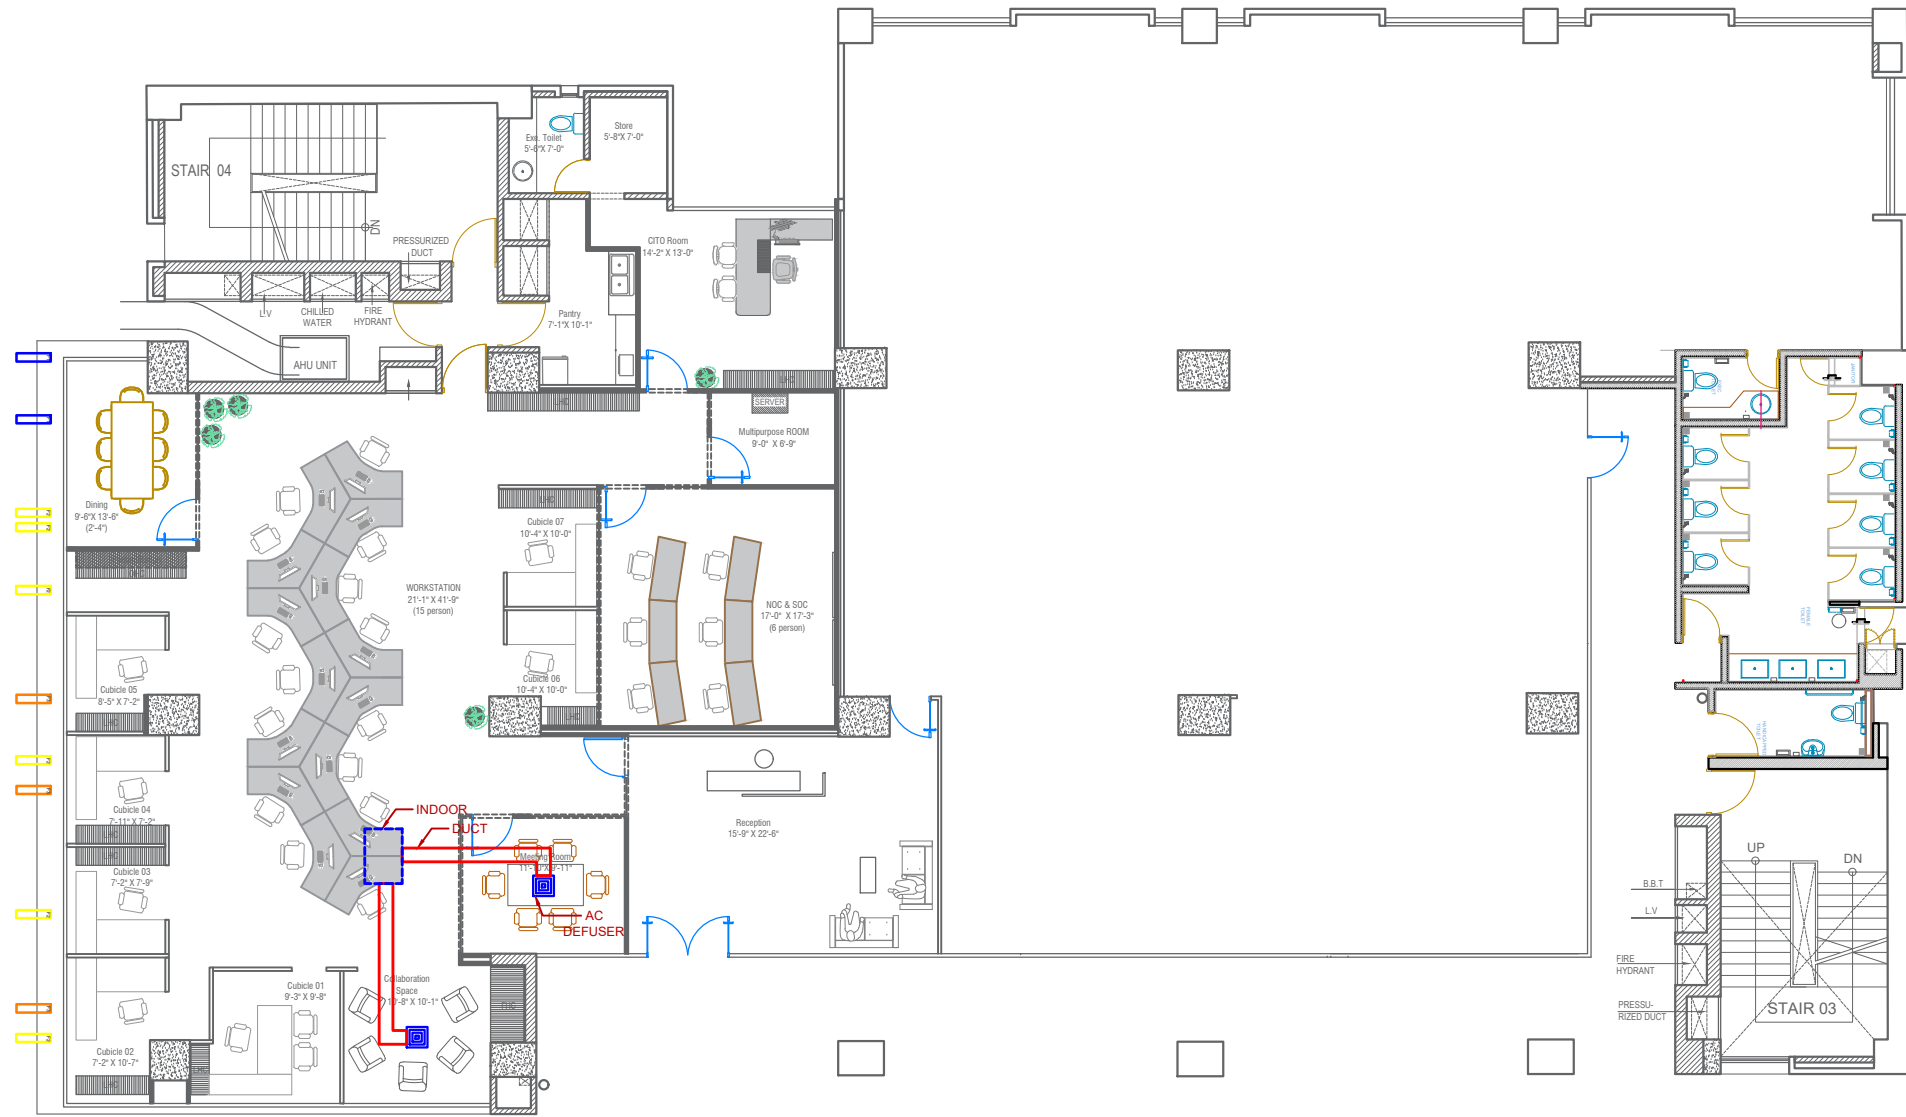

NETWORKING LAYOUT PLAN

-  INTERNET/ LAN SOCKET
-  WIFI ROUTER
-  CABLE TRAY

PROJECT	CONSULTANT	ARCHITECT	CHECKED BY	APPROVED BY	DRAWING TITLE	DATE	PROJECT ID 721
SHAMADHAN EXTENSION	SARA INTERIOR Address: Level-3, Ishaque Tower, k-96/b, Progati Sarani, Dhaka- 1229 Contact: 01707 08 20 85 Email: info@sarainteriorbd.com Website: www.sarainteriorbd.com	JR. ARCHITECT	Head of Design Team	Principle Architect	LAYOUT PLAN	15.01.2026	
CLIENT APPROVAL					1st revised	SHEET NO	
					2nd revised	01	
					3rd revised		

ACCESS CONTROL & CC TV LAYOUT PLAN

PROJECT	CONSULTANT	ARCHITECT	CHECKED BY	APPROVED BY	DRAWING TITLE	DATE	PROJECT ID 721
SHAMADHAN EXTENSION	SARA INTERIOR Address: Level-3, Ishaque Tower, k-96/b, Progati Sarani, Dhaka- 1229 Contact: 01707 08 20 85 Email: info@sarainteriorbd.com Website: www.sarainteriorbd.com	JR. ARCHITECT	Head of Design Team	Principle Architect	LAYOUT PLAN	15.01.2026	
CLIENT APPROVAL					1st revised 2nd revised 3rd revised	SHEET NO 01	

AC LAYOUT PLAN

- AC DEFUSER
- AC DUCT
- AC DEFUSER

PROJECT	CONSULTANT	ARCHITECT	CHECKED BY	APPROVED BY	DRAWING TITLE	DATE
SHAMADHAN EXTENSION	SARA INTERIOR Address: Level-3, Ishaque Tower, k-96/b, Progati Sarani, Dhaka- 1229 Contact: 01707 08 20 85 Email: info@sarainteriorbd.com Website: www.sarainteriorbd.com	JR. ARCHITECT	Head of Design Team	Principle Architect	LAYOUT PLAN	15.01.2026
CLIENT APPROVAL					1st revised	SHEET NO 01
					2nd revised	
					3rd revised	