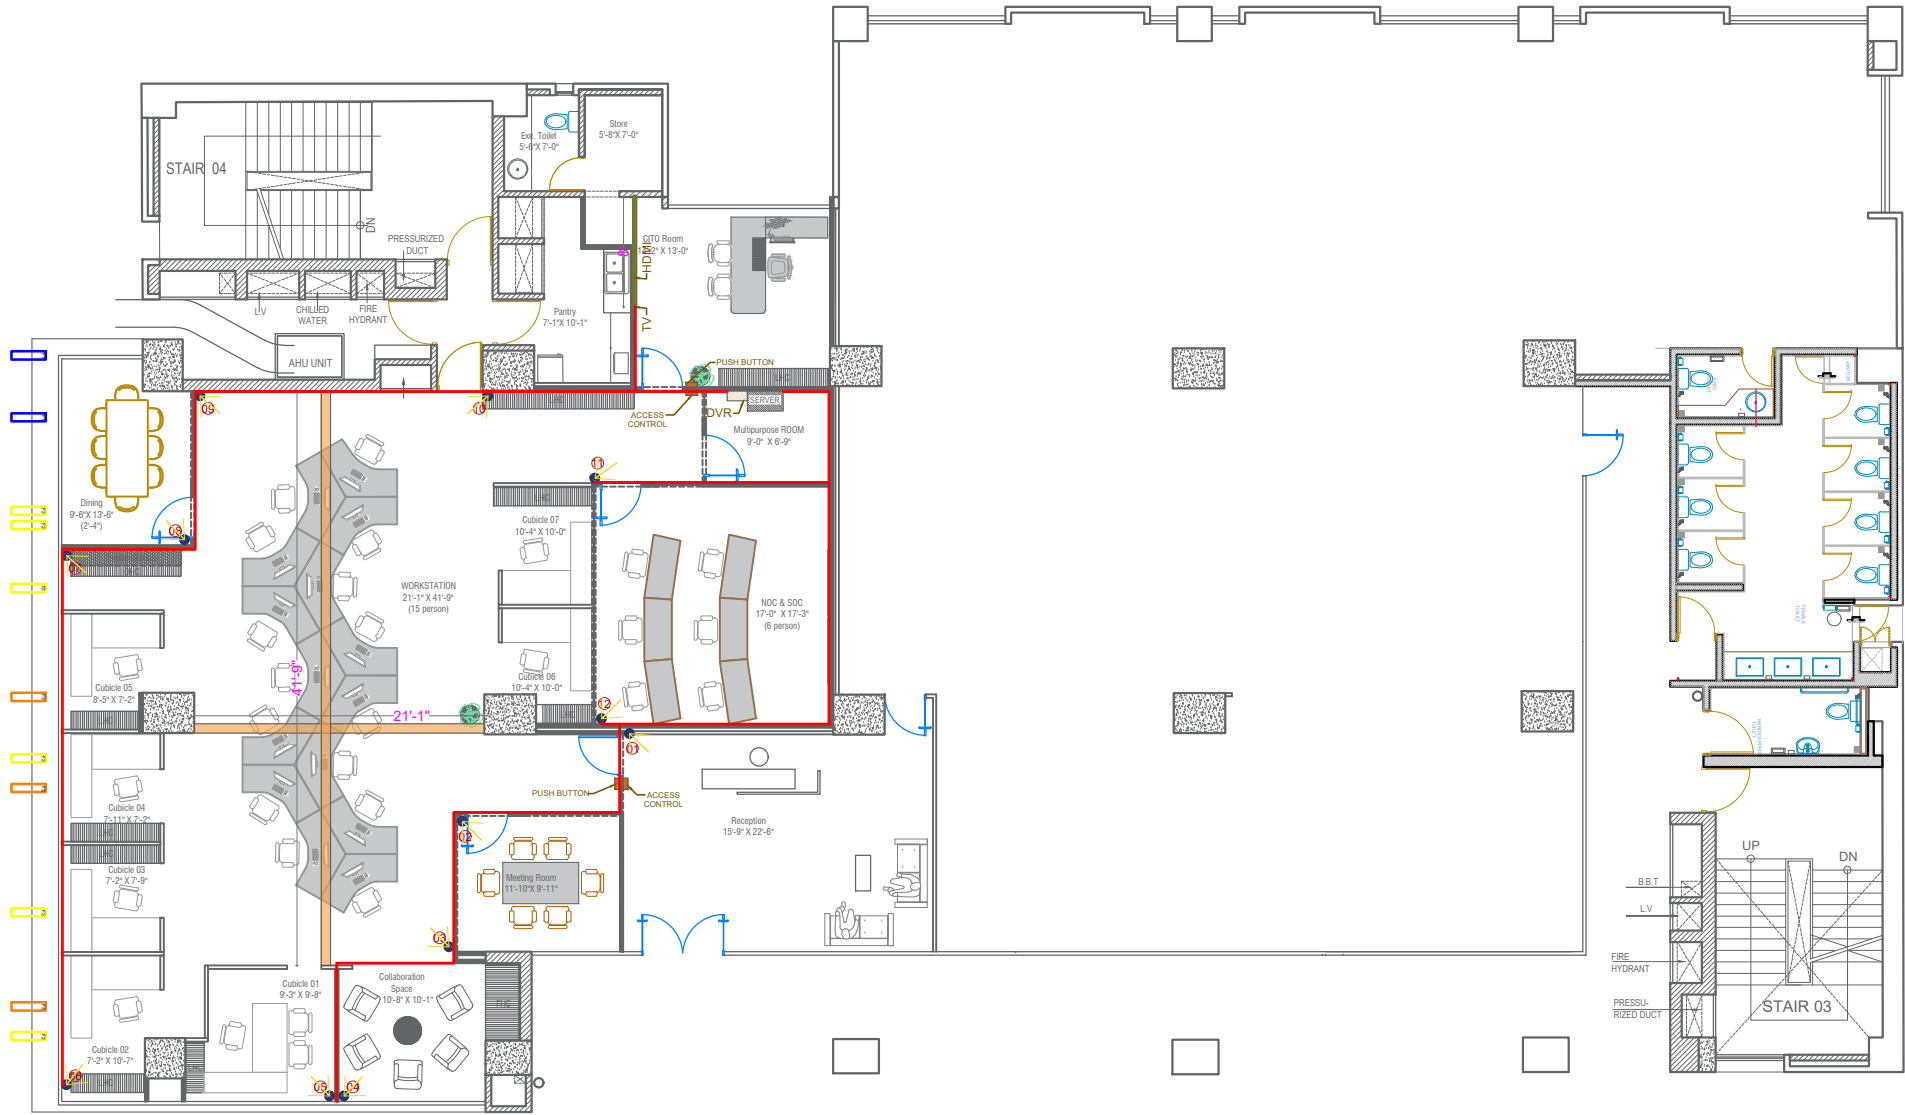

NETWORKING LAYOUT PLAN

-  INTERNET/ LAN SOCKET
-  WIFI ROUTER
-  CABLE TRAY

PROJECT	CONSULTANT	ARCHITECT	CHECKED BY	APPROVED BY	DRAWING TITLE	DATE	PROJECT ID 721
SHAMADHAN EXTENSION	SARA INTERIOR Address: Level-3, Ishaque Tower, k-96/b, Progati Sarani, Dhaka- 1229 Contact: 01707 08 20 85 Email: info@sarainteriorbd.com Website: www.sarainteriorbd.com	JR. ARCHITECT	Head of Design Team	Principle Architect	LAYOUT PLAN	15.01.2026	
CLIENT APPROVAL					1st revised	SHEET NO	
					2nd revised	01	
					3rd revised		

ACCESS CONTROL & CC TV LAYOUT PLAN

PROJECT	CONSULTANT	ARCHITECT	CHECKED BY	APPROVED BY	DRAWING TITLE	DATE	PROJECT ID 721
SHAMADHAN EXTENSION	SARA INTERIOR Address: Level-3, Ishaque Tower, k-96/b, Progati Sarani, Dhaka- 1229 Contact: 01707 08 20 85 Email: info@sarainteriorbd.com Website: www.sarainteriorbd.com	JR. ARCHITECT	Head of Design Team	Principle Architect	LAYOUT PLAN	15.01.2026	
CLIENT APPROVAL					1st revised 2nd revised 3rd revised	SHEET NO 01	

AC LAYOUT PLAN

- AC DEFUSER
- AC DUCT
- AC DEFUSER

PROJECT	CONSULTANT	ARCHITECT	CHECKED BY	APPROVED BY	DRAWING TITLE	DATE
SHAMADHAN EXTENSION	SARA INTERIOR Address: Level-3, Ishaque Tower, k-96/b, Progati Sarani, Dhaka- 1229 Contact: 01707 08 20 85 Email: info@sarainteriorbd.com Website: www.sarainteriorbd.com	JR. ARCHITECT	Head of Design Team	Principle Architect	LAYOUT PLAN	15.01.2026
CLIENT APPROVAL					1st revised	SHEET NO 01
					2nd revised	
					3rd revised	